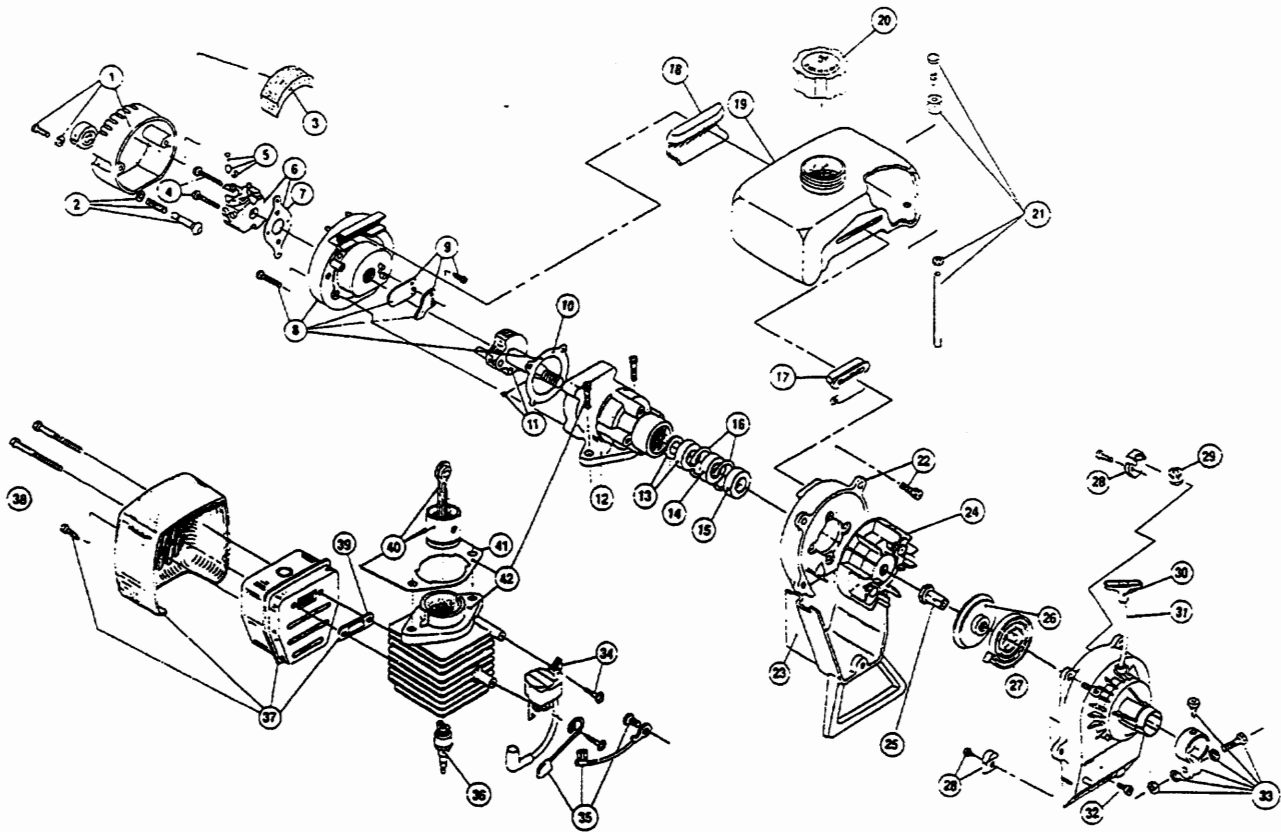

ENGINE PARTS - RYOBI 764r

Item	Part No.	Description	Item	Part No.	Description
1	683414	Carburetor/Air Cleaner Cover Assembly (includes items 2 and 3)	31	613103	Rope
2	682052	Choke Knob Assembly	32	180260	Starter Housing Assembly
3	610312	Air Cleaner Filter	33	153597	Upper Clamp Assembly
4	682505	Carburetor Mounting Screw Assembly	34	683390	Module Assembly
5	682048	Throttle Adjustment Assembly (Walbro)	35	153611	Switch Assembly
5	147640	Throttle Adjustment Assembly (Tillotson)	36	610311	Spark Plug
5	180092	Throttle Adjustment Assembly (Zama)	37	180119	Muffler Assembly
6	180004	Carburetor Assembly	38	147575	Muffler Mounting Bolt Assembly
7	610675	Carburetor Gasket (10 pack)	39	610672	Exhaust Gasket (10 pack)
8	180007	Carburetor Mount Assembly	40	180001	Piston and Rod Assembly
9	147573	Reed Assembly	41	145564	Cylinder Gasket (10 pack)
10	612115	Carburetor Mount Gasket (10 pack)	42	147598	Cylinder Assembly
11	180022	Power Shaft Assembly	*	180012	Engine Hardware Kit
12	147015	Crankcase	*	180011	Engine Gasket Kit
13	682041	Inner Bearing Assembly	*	153308	O.E.M. Carburetor Repair Kit (Walbro)
14	610309	Seal	*	147170	O.E.M. Carburetor Repair Kit (Tillotson)
15	610308	Outer Bearing Assembly	*	180090	O.E.M. Carburetor Repair Kit (Zama)
16	682040	Snap Ring Assembly	*	153309	Gasket-Diaphragm Repair Kit (Walbro)
17	145308	Front Mounting Pad	*	147171	Gasket-Diaphragm Repair Kit (Tillotson)
18	612134	Rear Mounting Pad	*	180091	Gasket-Diaphragm Repair Kit (Zama)
19	180008	Fuel Tank Assembly (includes items 20-21)	*	180013	Piston Ring
20	180000	Fuel Cap Assembly	*	180010	Short Block Assembly (items 11-16, 36, 40-42)
21	682039	Fuel Line Assembly	*	180009	Crankcase Service Assembly (items 11-16)
22	153520	Shroud Assembly	*	610676	Flywheel Key (10 pack)
23	683078	Shroud Extension and Stand	*	147544	Starter Housing Screw Set
24	153624	Flywheel Assembly			
25	610303	Square Drive Nut			
26	683856	Recoil Pulley Assembly	*	not shown	
27	613102	Recoil Spring			
28	153644	Pulley Retainer Assembly			
29	611061	Rope Guide			
30	610300	Pull Handle			

The above part numbers are for serial numbers 103036646 thru 203096320.