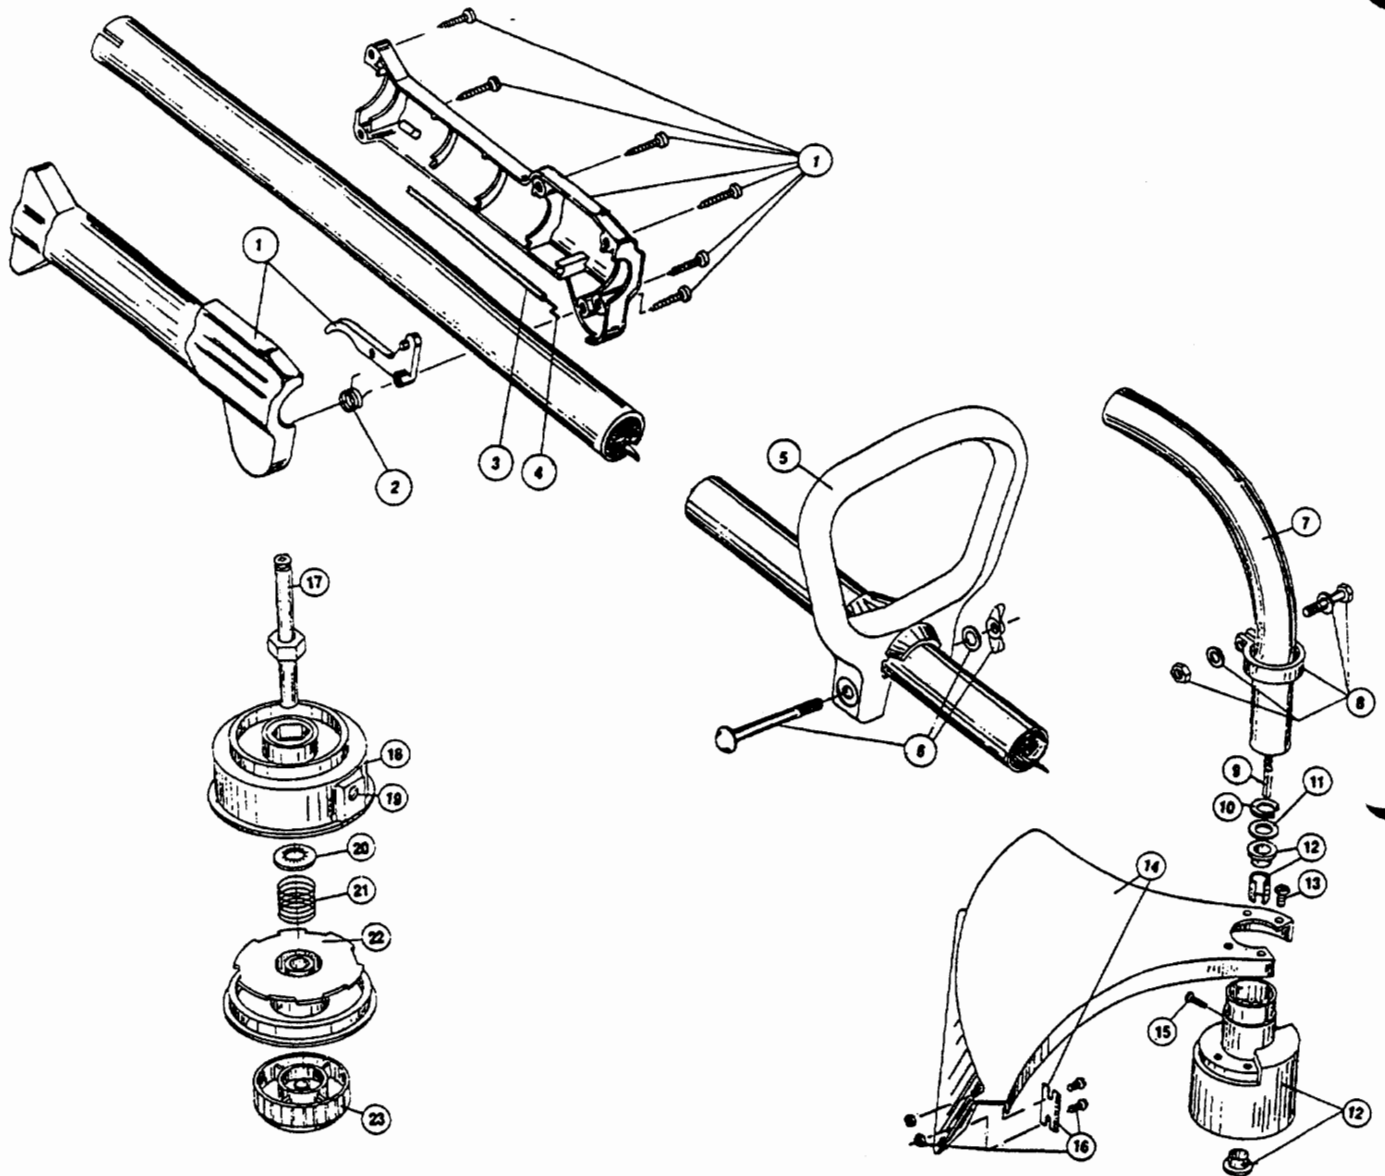

The above part numbers are for serial numbers 103036646 thru 203096320.

BOOM & TRIMMER PARTS - RYOBI 764r

Item	Part No.	Description
1	180017	Throttle Housing and Trigger Assembly
2	610314	Throttle Trigger Spring
3	147594	Throttle Cable Housing
4	610315	Throttle Cable
5	145819	D-Handle
6	153523	D-Handle Hardware Assembly
7	153315	Drive Shaft Housing Assembly
8	153597	Lower Clamp Assembly
9	682064	Flexible Drive Shaft
10	145570	Retaining Ring
11	145567	Washer
12	153312	Bushing Housing Assembly
13	153318	Guard Mounting Screw Assembly
14	180095	Guard and Blade Assembly
15	145569	Anti-Rotation Screw
16	682061	Blade Assembly

Item	Part No.	Description
17	153313	Spool Shaft
18	153647	Outer Spool and Eyelet Assembly
19	145566	Eyelet
20	610660	Retainer (10 pack)
21	610317	Spring
22	153600	Inner Reel
23	153066	Bump Head Knob Assembly